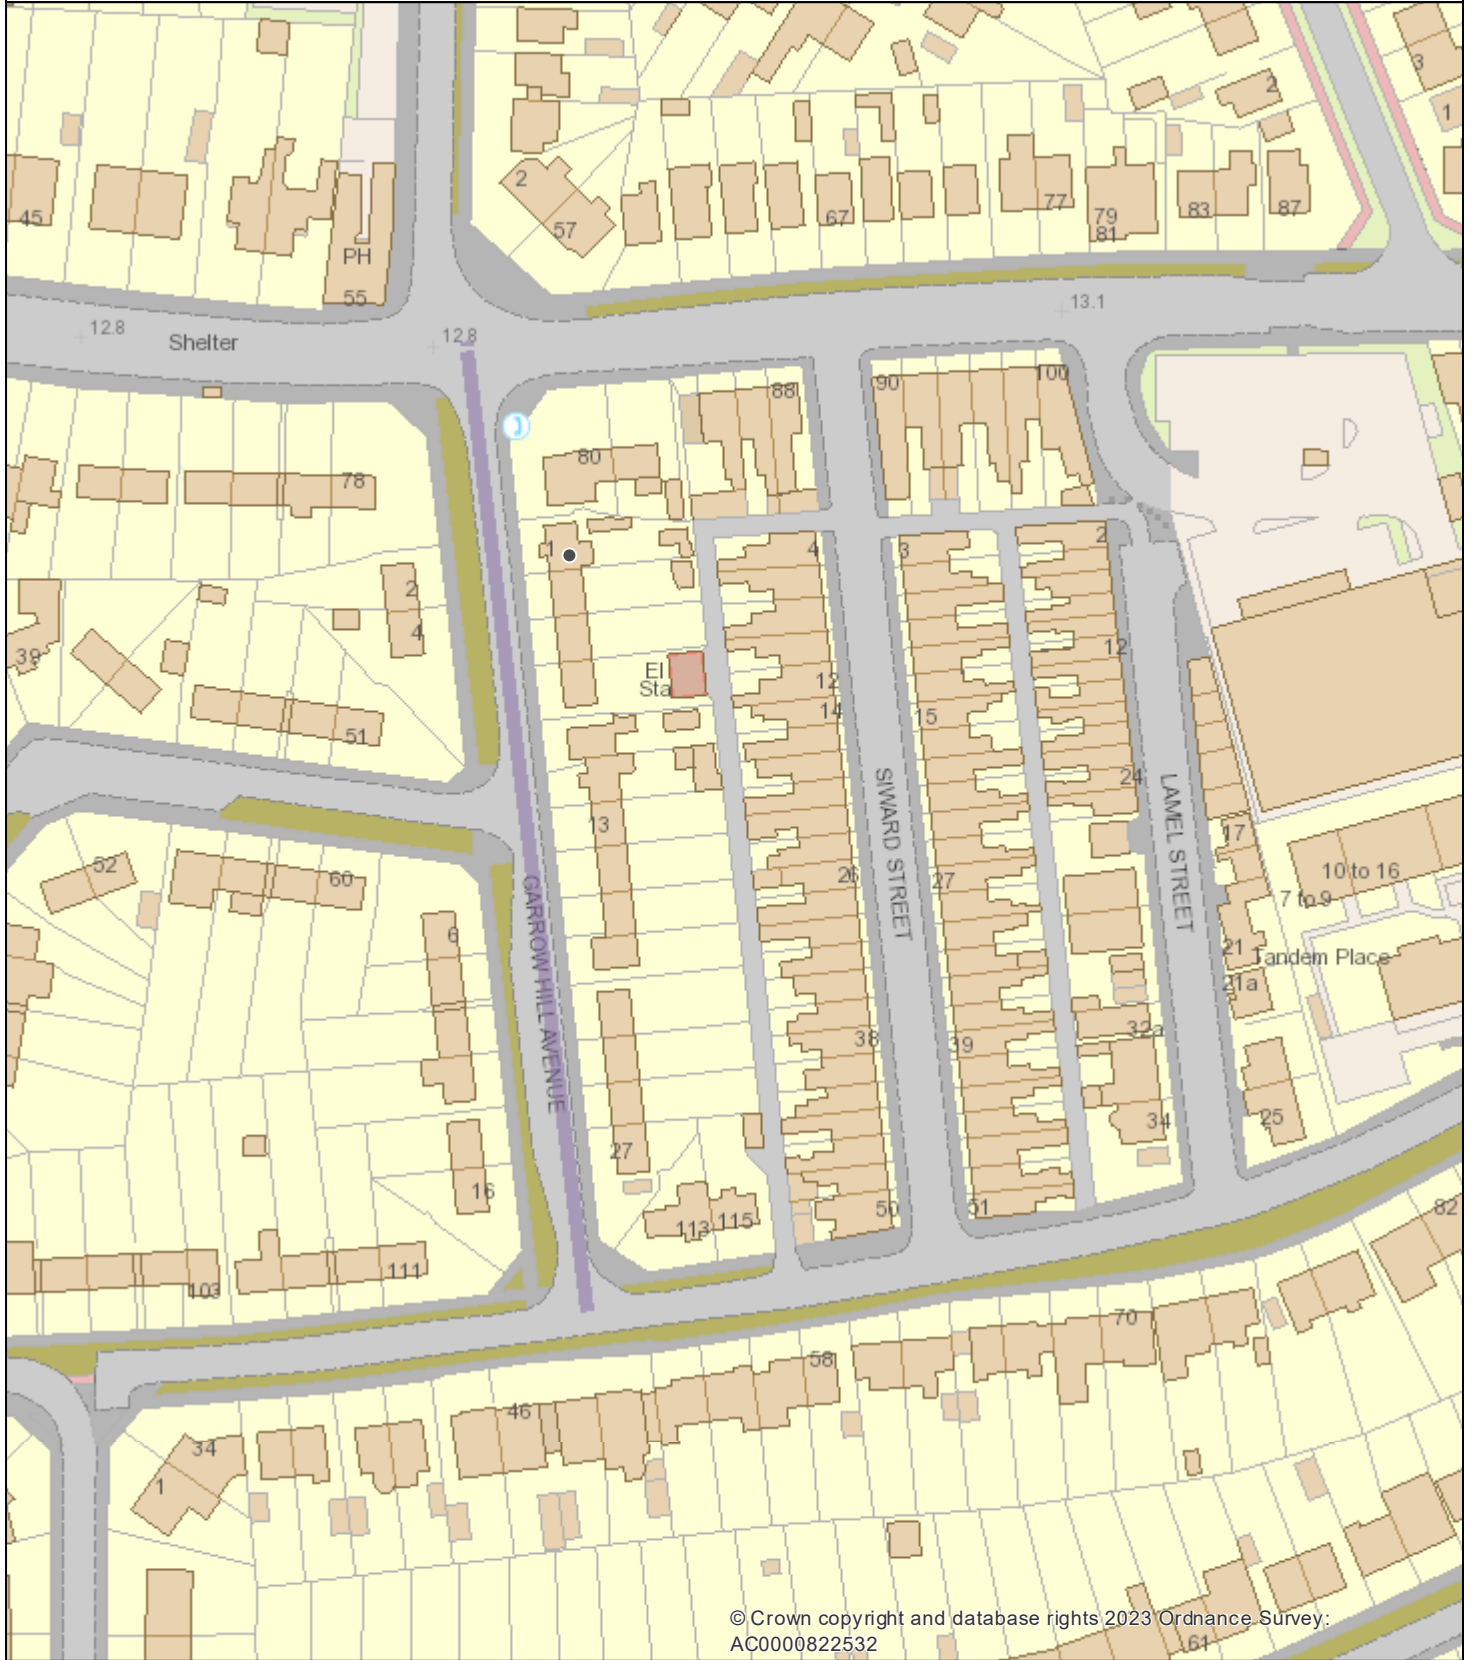

Garrow Hill Avenue ResPark

© Crown copyright and database rights 2023 Ordnance Survey:
AC0000822532

Date: 14 Aug 2023

Author: City of York Council

Scale: 1:1,250